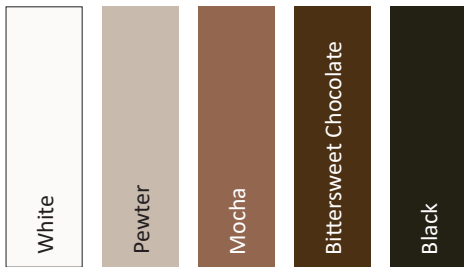

COLOUR COLLECTIONS

Opaque Stain Finishes Maple Wood Doors Only

Stain Finishes Wood Doors Only

Paint Finishes MDF & Maple Doors Only

* Blackberry comes in high gloss only
 ◇ Paint on MDF comes in matte and high gloss finishes
 ◇ Paint on Maple comes in matte finish only

METROPOLITAN COLLECTION

Available Door Styles

ECO-EXOTICS Finishes

* Available with a clear top coat only.

VISTA 1 COLLECTION

Available Door Styles

Woodgrain Finishes

INDUSTRY COLLECTION

Available Door Styles

Matte and High Gloss Finishes

GALIANO COLLECTION

Available Door Styles

Available Finishes

Leather Finishes

Concrete Finishes

Woodgrain Finishes

HEIRLOOM COLLECTION

Available Styles

Available Finishes

VINTAGE RUB-THROUGH COLLECTION

Available Style

Available Finishes

WINDOW COLLECTION

Glass Collection