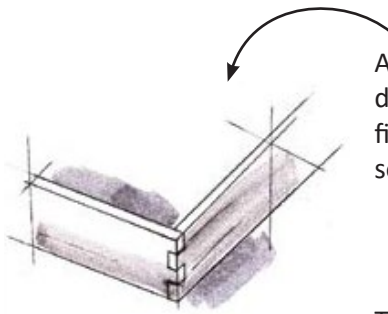

CABINET FEATURES

Thermally fused white, grey, or maple melamine interior options. Also available plywood / Ecoplus cases

All wood full-extension dovetail drawers with clear lacquer finish under-mount slides and soft-closing mechanism

Also Available

Two sided Eurotech metal full-extension drawers with bottom and back to match case material under-mount slides and soft-closing mechanism