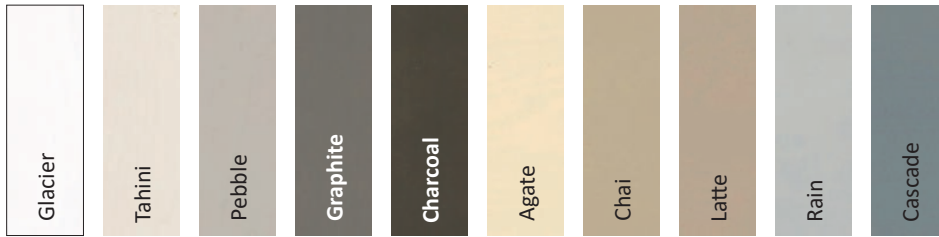

PAINTED MDF COLLECTION

Available Door Styles

F Flat R Raised S Slab

WOOD COLLECTION

F Flat R Raised S Slab

Available Door Styles

(M) Maple (O) Oak (A) Alder (K) Knotty Alder (C) Cherry (W) Walnut (P) Paint on Maple

 Brentwood F (M)(O)(A)(K)(C)(P)	 Bridgeport F (M)(C)	 Bridgeport R (M)(C)	 Cambridge F (M)(C)(P)	 Cambridge R (M)(A)(K)(C)(P)	 Denver F (M)(O)(A)(K)(C)(P)	 Ethos F (M)(O)(W)
 Fairview F (M)(C)	 Fairview R (M)(C)	 Highland Beaded (M)(A)(C)(P)	 Highland F (M)(A)(C)(P)	 Ice House S (M)(O)(C)(W)	 Lonsdale F (M)(O)(A)(K)(C)(P)	 Lonsdale R (M)(O)(A)(K)(C)(P)
 Parksville F (M)(O)(C)(P)	 Parksville R (M)(C)(P)	 Patrician F (M)(C)(P)	 Patrician R (M)(C)(P)	 Prairie School F (M)(O)(A)(K)(C)(W)(P)	 Prairie School Applied (M)(C)	 Radission R Sqr (M)(A)(C)(P)
 Radission R Rom (M)(C)(P)	 Shaughnessy S (M)(O)(C)	 Whistler F (M)(O)(A)(K)(C)(P)	 <p>Maple Oak Alder</p>			
			 <p>Knotty Alder Cherry Walnut Paint on Maple</p>			

COLOUR COLLECTIONS

Opaque Stain Finishes Maple Wood Doors Only

Stain Finishes Wood Doors Only

Paint Finishes MDF & Maple Doors Only

* Blackberry comes in high gloss only
 ◇ Paint on MDF comes in matte and high gloss finishes
 ◇ Paint on Maple comes in matte finish only