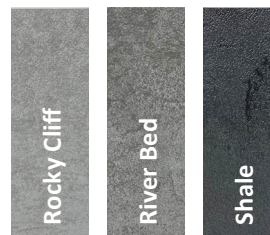

COLOUR COLLECTIONS

Opaque Stain Finishes Maple Wood Doors Only

Stain Finishes Wood Doors Only

Paint Finishes MDF & Maple Doors Only

* Blackberry comes in high gloss only
 ◇ Paint on MDF comes in matte and high gloss finishes
 ◇ Paint on Maple comes in matte finish only

METROPOLITAN COLLECTION

Available Door Styles

ECO-EXOTICS Finishes

* Available with a clear top coat only.

VISTA 1 COLLECTION

Available Door Styles

Woodgrain Finishes

INDUSTRY COLLECTION

Available Door Styles

Matte and High Gloss Finishes

GALIANO COLLECTION

Available Door Styles

Available Finishes

Leather Finishes

Concrete Finishes

Woodgrain Finishes

HEIRLOOM COLLECTION

Available Styles

Available Finishes

VINTAGE RUB-THROUGH COLLECTION

Available Style

Available Finishes

WINDOW COLLECTION

Glass Collection