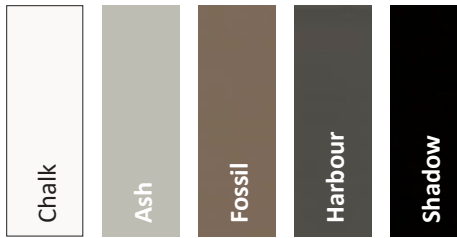

COLOUR COLLECTIONS

Opaque Stain Finishes Maple Wood Doors Only

Stain Finishes Wood Doors Only

Paint Finishes MDF & Maple Doors Only

* Blackberry comes in high gloss only
 ◇ Paint on MDF comes in matte and high gloss finishes
 ◇ Paint on Maple comes in matte finish only

METROPOLITAN COLLECTION

Available Door Styles

ECO-EXOTICS Finishes

* Available with a clear top coat only.

VISTA 1 COLLECTION

Available Door Styles

Woodgrain Finishes

INDUSTRY COLLECTION

Available Door Styles

Matte and High Gloss Finishes

GALIANO COLLECTION

Available Door Styles

Available Finishes

Leather Finishes

Concrete Finishes

Woodgrain Finishes