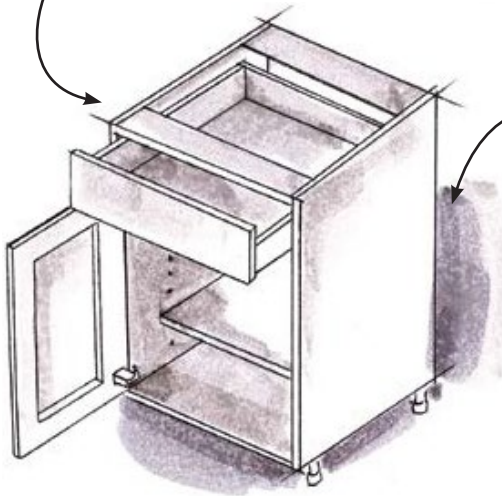

Case Material Options

- ◇ White Melamine Case
- ◇ Natural Maple Melamine Case
- ◇ Grey Melamine Case
- ◇ Plywood Case
- ◇ EcoPlus Case

Specifications

Bottom Panel	5/8" particle board or plywood core, both sides finished
Sides	5/8" particle board or plywood core, both sides finished
Back	5/8" melamine, interior finished
Shelves	3/4" adjustable full depth with clear plastic removable locking clips, both sides finished
Interior	White, grey, maple melamine or plywood
Hinges	110° clip-on metal hinge comes standard Soft-close option available
Drawer	Birch or Walnut dovetail soft-close drawer, full extension Two-sided Eurotech metal soft-close drawer, full extension
Legs	Adjustable for your perfect kitchen heights

CABINET FEATURES

Thermally fused white, grey, or maple melamine interior options. Also available plywood / Ecoplus cases

All wood full-extension dovetail drawers with clear lacquer finish under-mount slides and soft-closing mechanism

Also Available

Two sided Eurotech metal full-extension drawers with bottom and back to match case material under-mount slides and soft-closing mechanism

3/8" thick cabinet back For extra stability

European style all metal snap-on hinges with 110° opening angle

Also Available

European style all metal snap-on hinges with 110° opening angle and soft-closing feature

Adjustable European style leveling legs

3/4" thick full depth shelves With clear plastic removable locking clips